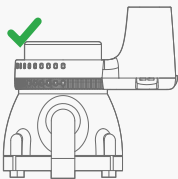

FLOWIE-O

Water Flow Sensor

app.alertlabs.com to register
alertlabs.com/flowieoinstall

1

2

Serial Number

app.alertlabs.com to register
alertlabs.com/flowieinstall