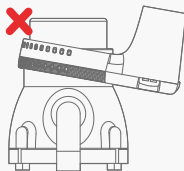

FLOWIE-O

Water Flow Sensor

app.alertlabs.com to register
alertlabs.com/flowieoinstall

1

2

Serial Number

app.alertlabs.com to register
alertlabs.com/flowieinstall